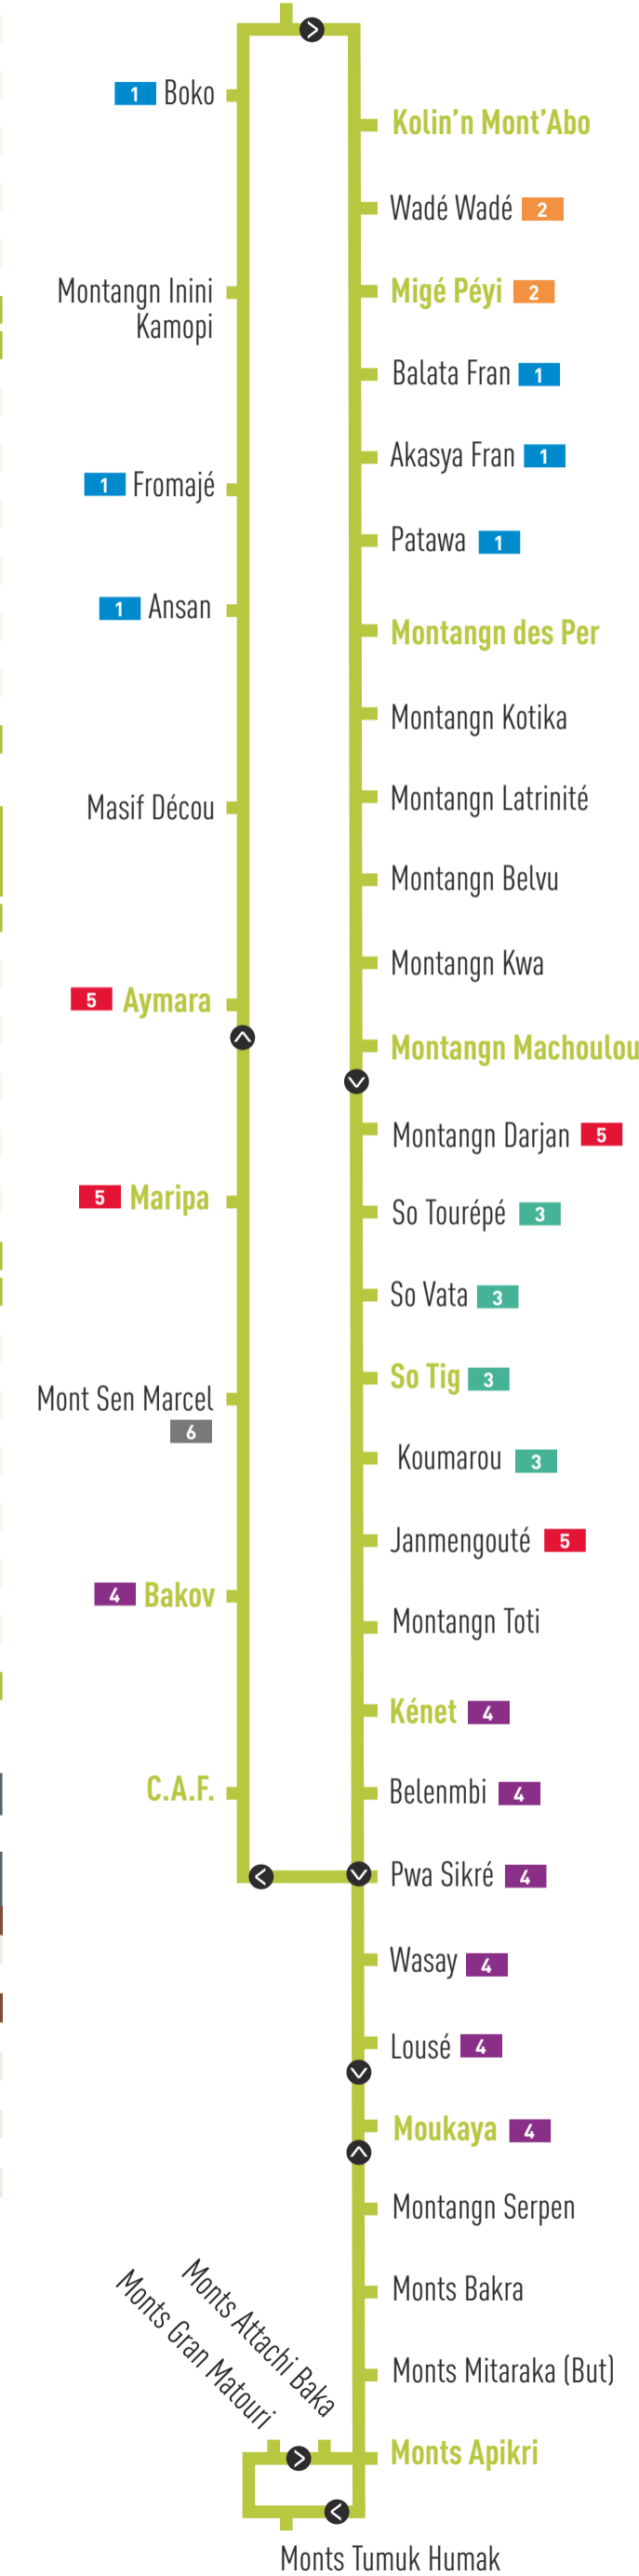

circule le lundi, mardi, mercredi et jeudi en période scolaire

Table with 14 columns (times from 6:00 to 19:10) and multiple rows for different bus lines and stops, including Aymara, Maripa, and various school zones.

PC1

MONTANGN SENJ ENSEMBLE CULTUREL REGIONAL

circule le vendredi en période scolaire

Table with 14 columns (times from 5:50 to 18:55) and multiple rows for different bus lines and stops, including Aymara, Maripa, and various school zones.

PC1

MONTANGN SENJ ENSEMBLE CULTUREL REGIONAL

circule le samedi en période scolaire

Table with 14 columns (times from 6:00 to 20:36) and multiple rows for different bus lines and stops, including Aymara, Maripa, and various school zones.

MONTANGN SENJ

TARIFS URBAINS PAR LIGNE

PRIX UNITAIRES : tarif dans le bus / tarif en agence

Table with 3 columns: Titre de Transport, Lignes 1 à 6 + PC, and Ligne 7. Rows include Roun' Pass, Roun' Pass Enfant, Multi' Pass, Multi' Pass Enfant, Pass' Jeune, Pass' Aksè, Pass' Gangan, and Pass' Vacances.